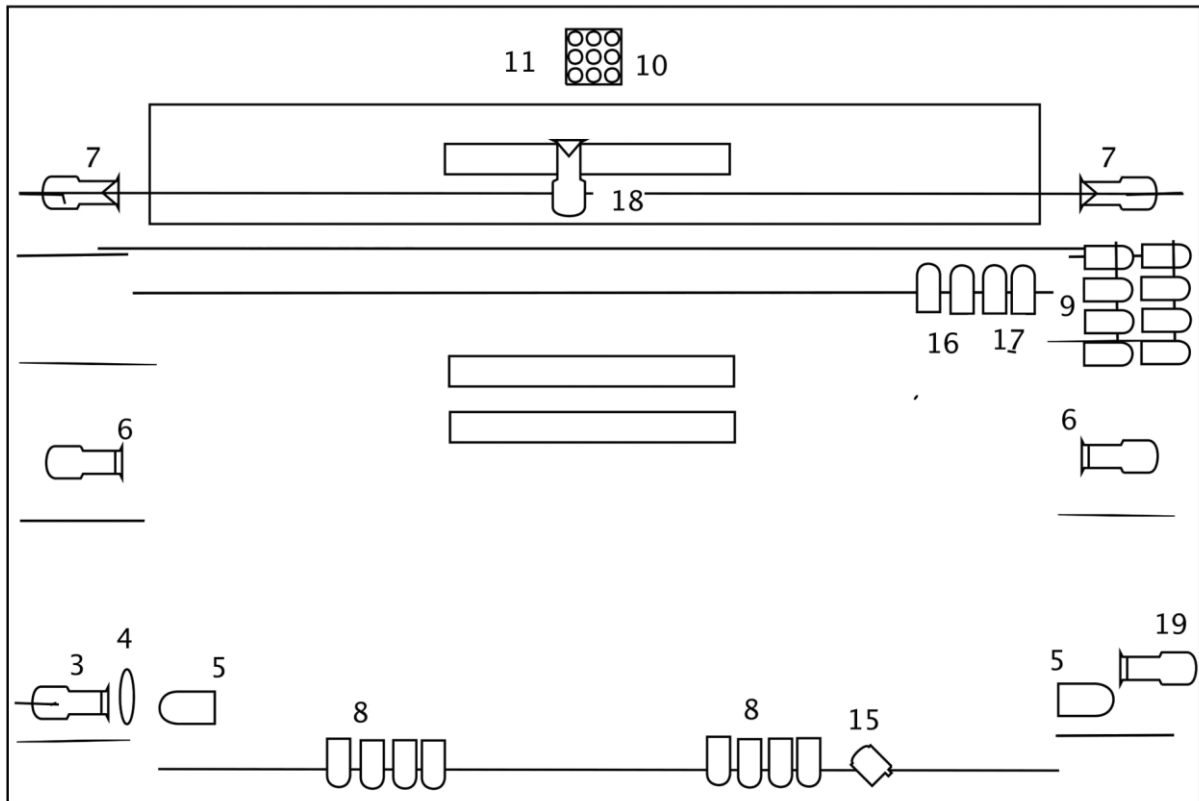

 Pc 1200 or Pc 1000W+ barndoors

 Pc 1000W

 PAR 64 cp 62

ACL bars

 Profile Etc 750W 25°-50°(very important is the size of filter....)

 motor of profile to insert in PORTAFILTRO size

 Video Projector

 Blinder